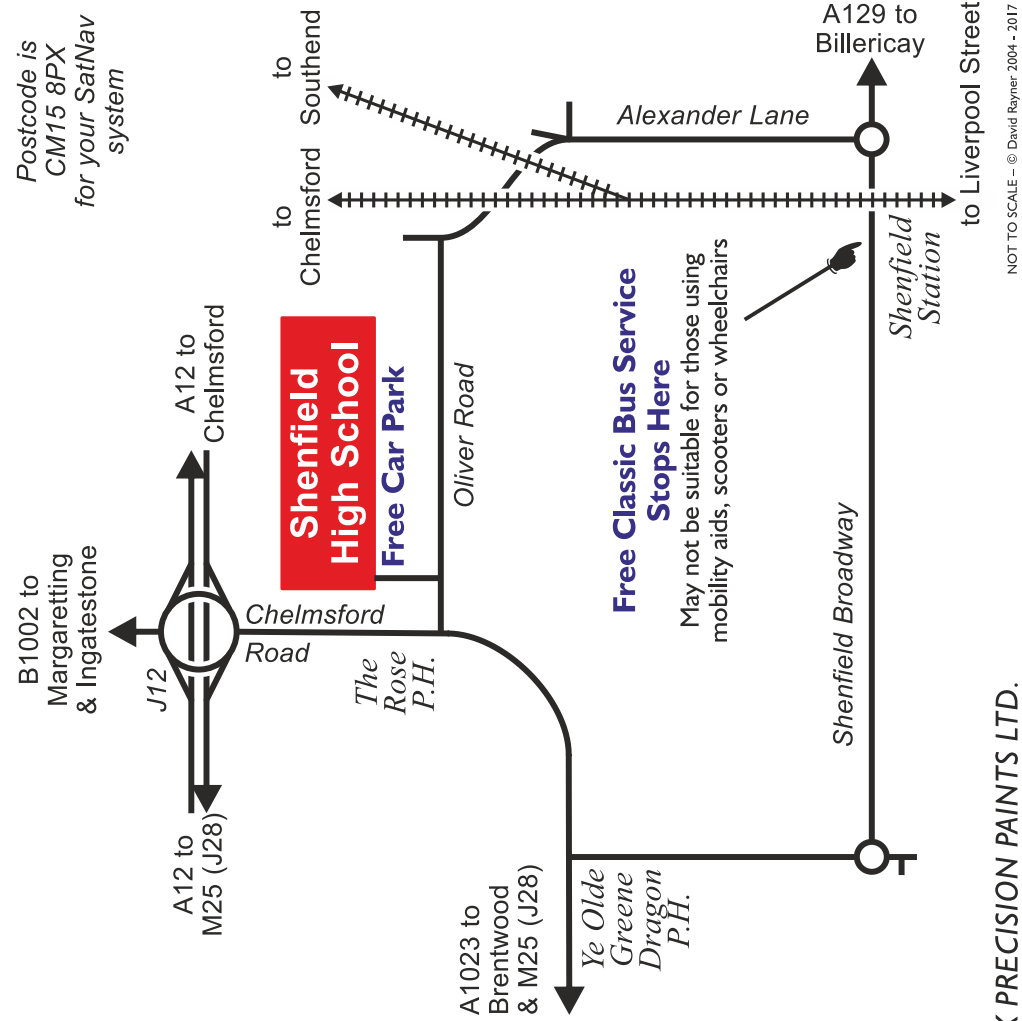

Traders include:

Phoenix Precision Paints
Railway Roundabout
John Dutfield
Bob Pearman Books
Plus Daughters
H&A Models

plus our comprehensive
Secondhand Sales Stand

and our mouthwatering
Refreshments

Printing sponsored by PHOENIX PRECISION PAINTS LTD.