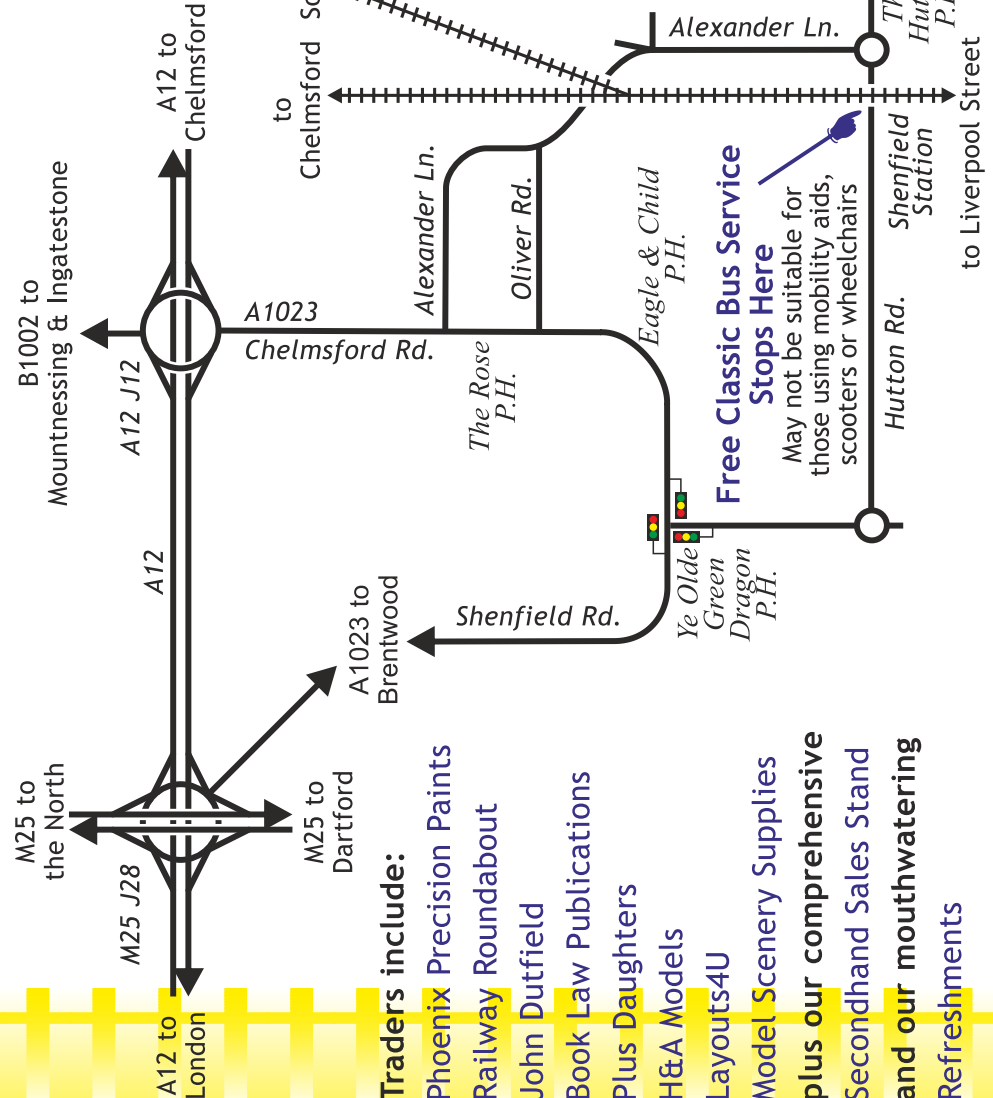

NEW VENUE

Mid Essex

Model Railway Exhibition

Bishops Hill College, Rayleigh Road

SHENFIELD

10am to 5pm Saturday

17th September 2022

Car Park on site at CMI3 IBD
Free Classic Bus Service from
nearest Railway Station – Shenfield
www.MidEssexMRC.org

- Traders include:**
- Phoenix Precision Paints
 - Railway Roundabout
 - John Dutfield
 - Book Law Publications
 - Plus Daughters
 - H&A Models
 - Layouts4U
 - Model Scenery Supplies
- plus our comprehensive**
Secondhand Sales Stand
and our mouthwatering
Refreshments