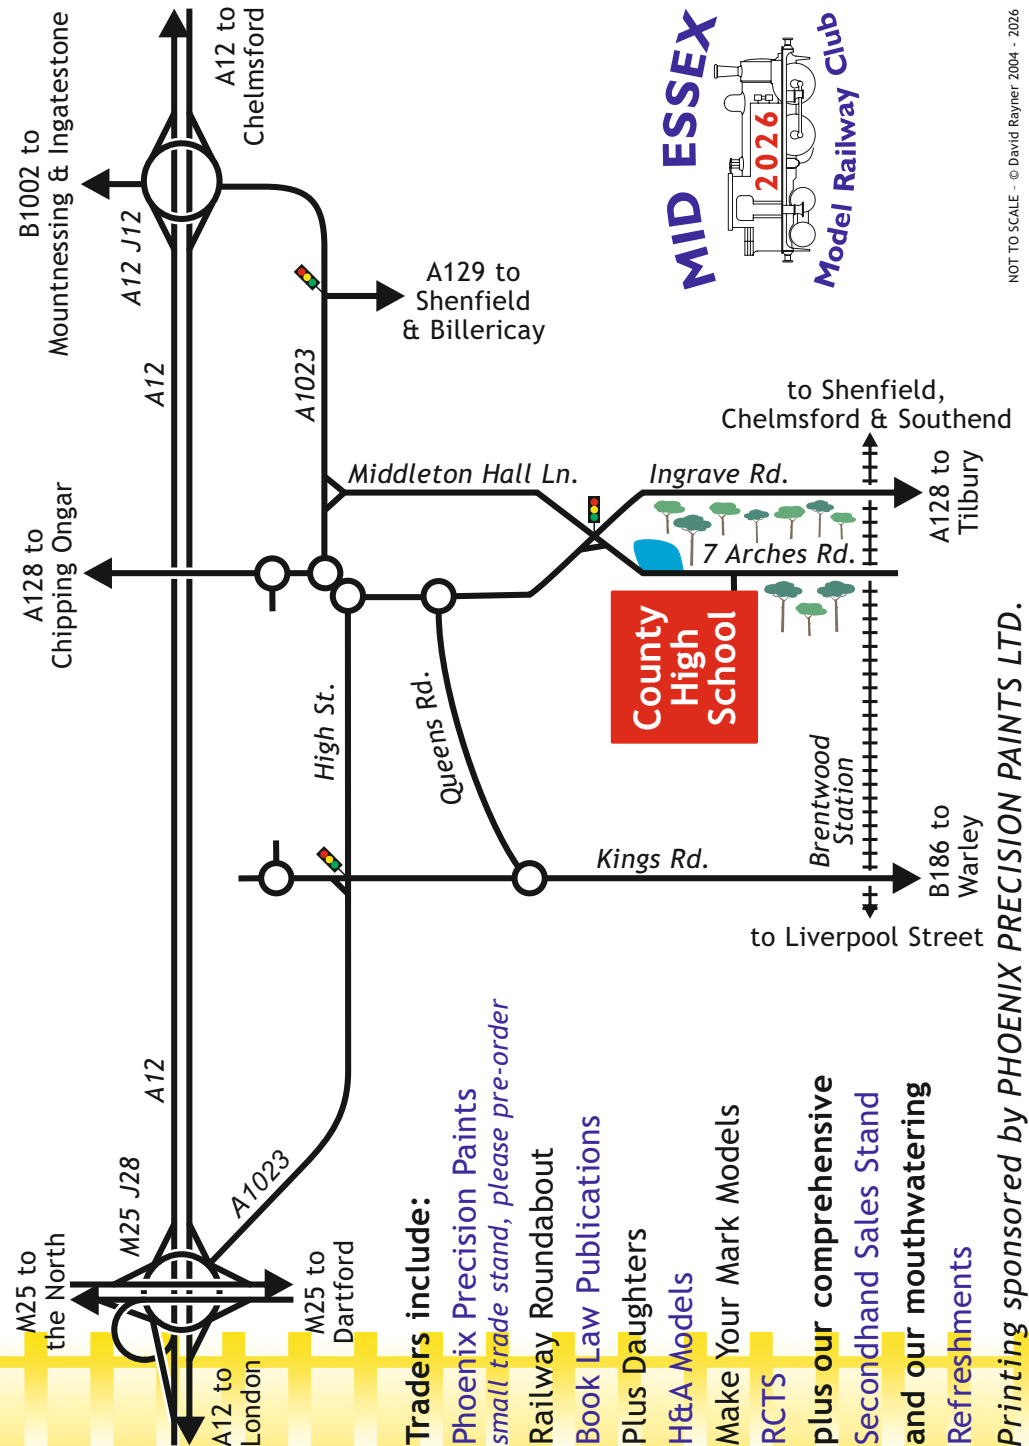

NEW VENUE

Model Railway Exhibition

Brentwood County High School
Seven Arches Road, CM14 4JF

BRENTWOOD

10am to 5pm Saturday

19th September 2026

Adult £7 Child £4 Family (2+3max) £20

Nearest railway station – Brentwood

www.MidEssexMRC.org

Printing sponsored by PHOENIX PRECISION PAINTS LTD.

Traders include:

- Phoenix Precision Paints *small trade stand, please pre-order*
- Railway Roundabout
- Book Law Publications
- Plus Daughters
- H&A Models
- Make Your Mark Models
- RCTS
- plus our comprehensive
- Secondhand Sales Stand
- and our mouthwatering Refreshments